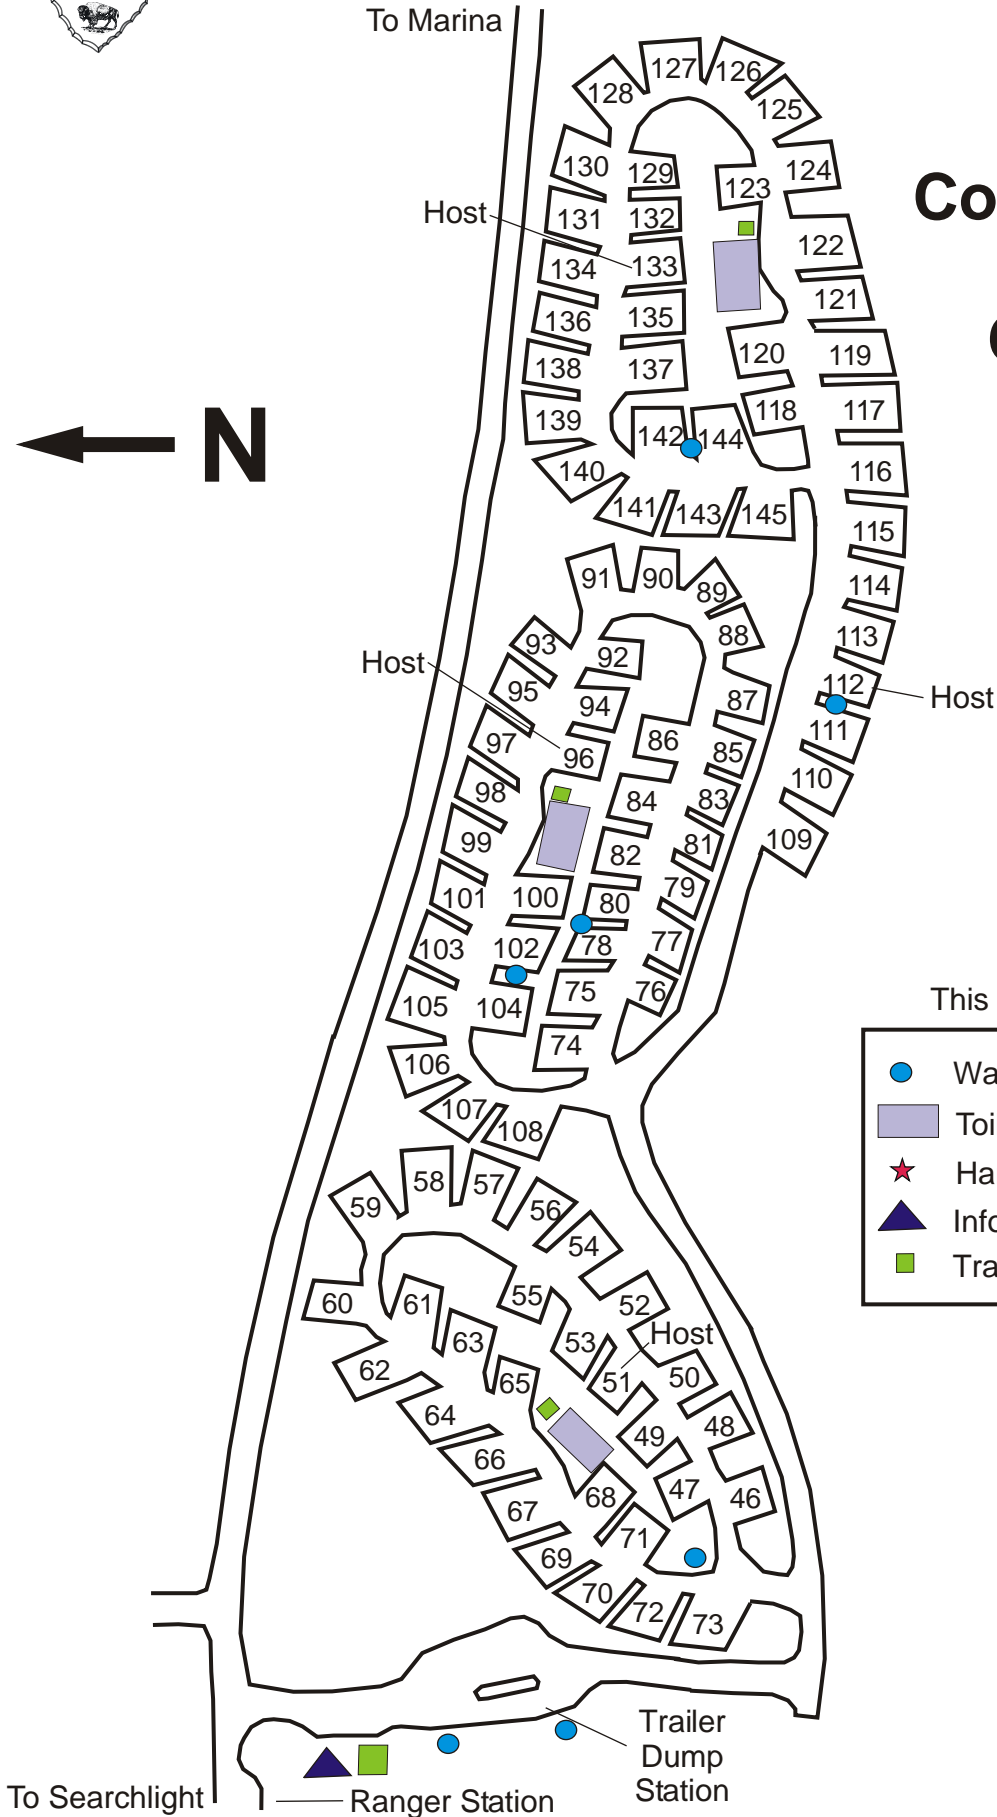

# Lake Mead

National Recreation Area  
National Park Service

## Cottonwood Cove Upper Campground

This map is not to scale

- Water
- Toilet
- ★ Handicap Sites
- ▲ Information & Pay Station
- Trash Bins

05/15/01